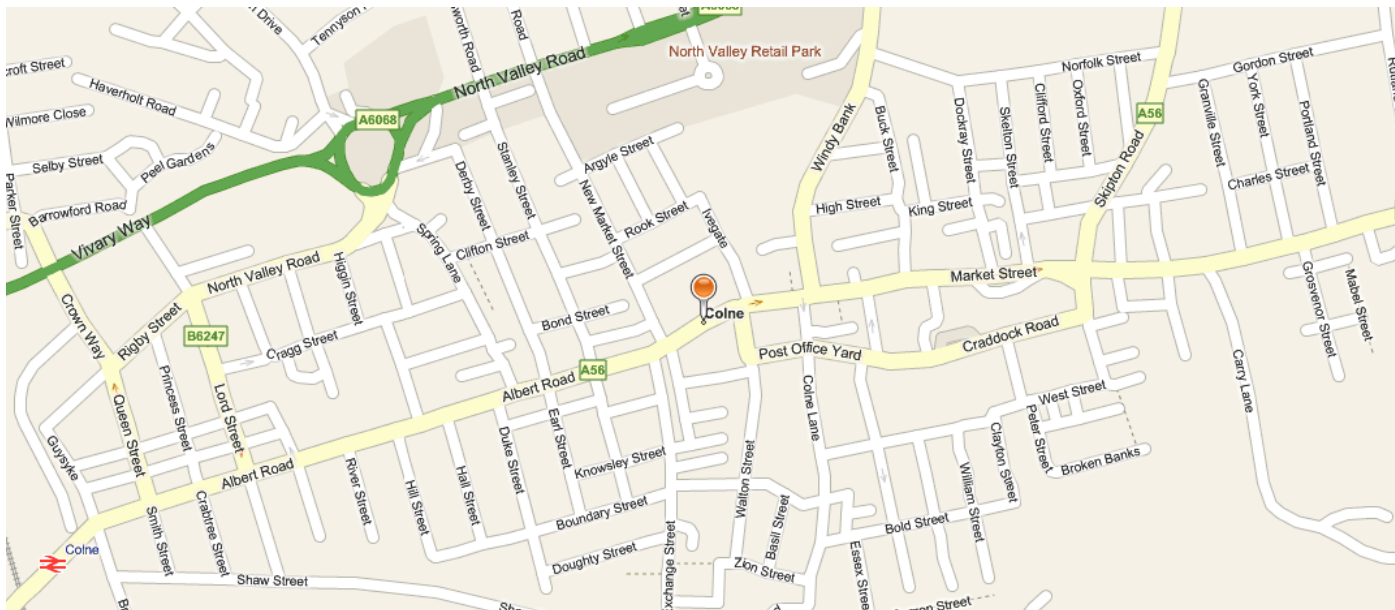

Take the exit at Junction 12 on the M65 and head towards Nelson town centre along Manchester Road. Turn right at the first set of lights, up Lomeshaye Road, then at the top of the hill, then left turn at the mini roundabout. At the second roundabout, turn right into Brunswick Street, then first left into Commercial Road. Pendle Business Centre is directly ahead.

From Yorkshire, Colne and the North

Take the exit at Junction 13 on the M65, head into Nelson town centre. Stay on New Scotland Road, travel straight through the lights with Wavelengths on the left. Turn left under the railway viaduct bridge, then immediately right into Brook Street, straight after the petrol station, then right again into Water Street. Follow the road round and Pendle Business Centre is on your left.

BY TRAIN

Hourly trains for most of the day, with major connections at Preston. Exit Nelson station, follow Railway Street over the roundabout, then take the next left. Pendle Business Centre is directly ahead.